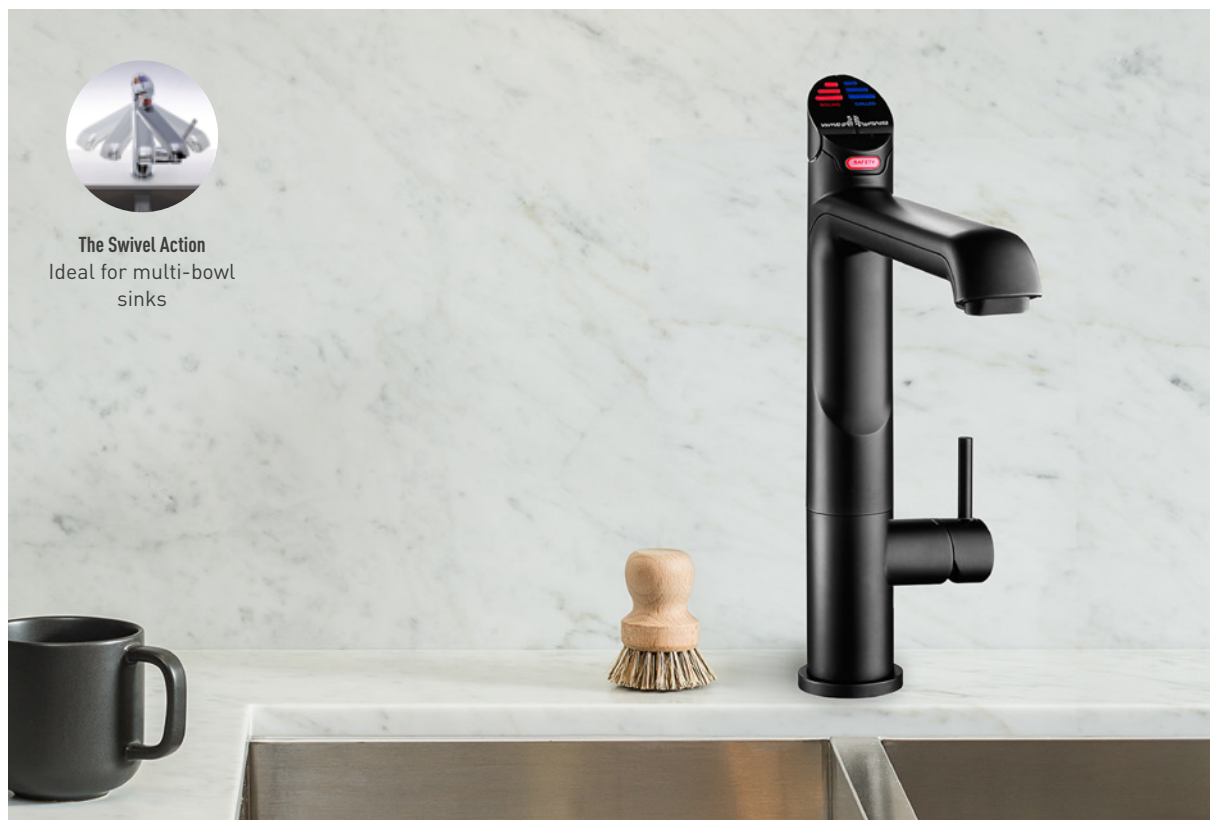

The Zip Celsius Cube looks at home in any modern kitchen. Simply, it is the world's most desirable drinking water appliance.

Featured product:
Zip Celsius Cube
in Matt Black finish

Tap Colour Options

Bright
Chrome

Featured product:
Zip HydroTap Classic with optional
font (90915UK) in Bright Chrome finish

Tap Colour Options

Bright
Chrome

Brushed
Chrome (Z1)

Gloss
Black (Z2)

Matt
Black (Z3)

ZIP HYDROTAP[®] ALL-IN-ONE

Boiling | Chilled | Sparkling | Filtered | Instantly | HOT + COLD

The Swivel Action
Ideal for multi-bowl
sinks

2x options available. Vented and unvented.

Mains models should be selected when both a hot and cold water supply are available for connection.

Vented models should be selected when only a cold water supply is available for connection.