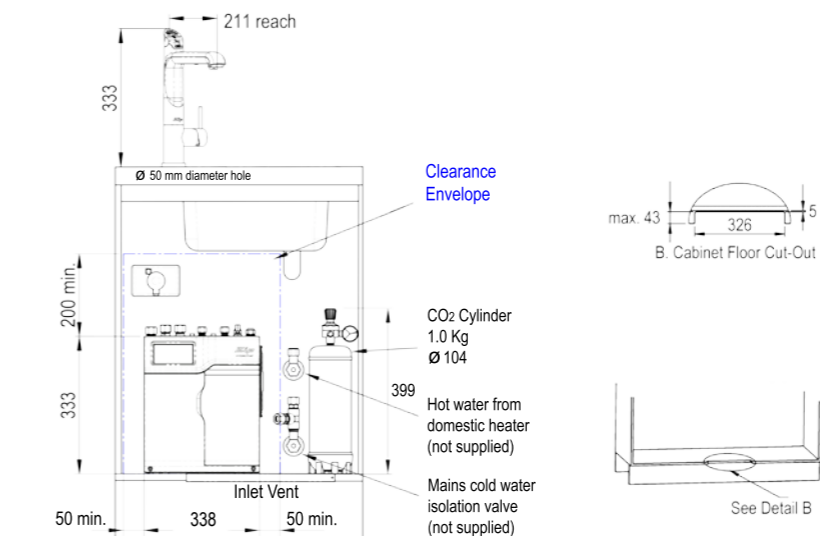

*Mains models should be selected when both a hot and cold water supply are available for connection

*Vented models should be selected when only a cold water supply is available for connection

The G4 Command Centre is boosted to supply sufficient hot water for washing in your sink

Model	Order Code	Boiling	Chilled	Sparkling	Hot	Cold	W x D x H (mm)
ZIP HYDROTAP ALL-IN-ONE							
BCSHA Vented*	HT1789UK	•	•	•	•	•	338 x 455 x 333
BCSHA Mains*	HT1790UK	•	•	•	•	•	338 x 455 x 333
BCHA Vented*	HT1791UK	•	•		•	•	280 x 455 x 333
BCHA Mains*	HT1792UK	•	•		•	•	280 x 455 x 333

*Mains models should be selected when both a hot and cold water supply are available for connection

*Vented models should be selected when only a cold water supply is available for connection

The G4 Command Centre is boosted to supply sufficient hot water for washing in your sink

Model	Order Code	Boiling	Ambient	W x D x H (mm)
ZIP MINIBOIL				
Miniboil BA Classic	HT1006UK	•	•	212 x 269 x 338

Miniboil tap also available with font. Use code 90046

Model	Order Code	Chilled	Sparkling	Ambient	W x D x H (mm)
ZIP CHILL TAP					
Zip Chilltap Extra CA	CT1002UK	•		•	353 x 253 x 377
Zip Chilltap C	CT1001UK	•			353 x 253 x 377

Chilltaps also available with font. For Chilltap Extra, use code 22328. For Chilltap, use code 92329

Model	Order Code	Ambient	W x D x H (mm)
ZIP FILTER TAP			
Zip Filter Tap	FT1001UK	•	Nil

Filter tap also available with font. Use code 92329

ZIP HYDROTAP CLASSIC