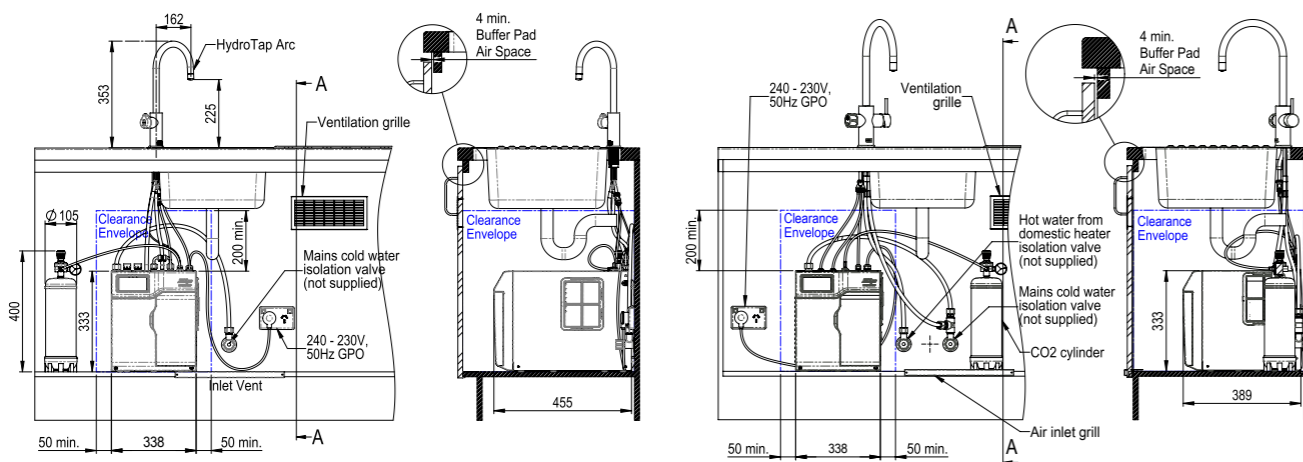

Model	Order Code	Boiling	Chilled	Sparkling	W x D x H (mm)
ZIP CELSIUS ARC					
B	MT2786UK	•			280 x 313 x 333
CS	MT2787UK		•	•	280 x 389 x 333
C	MT2788UK		•		280 x 476 x 333
ZIP CELSIUS CUBE					
B	MT3786UK	•			280 x 313 x 333
CS	MT3787UK		•	•	280 x 389 x 333
C	MT3788UK		•		280 x 476 x 333

Zip Celsius requires both a hot and cold water supply for connection

ZIP HYDROTAP DESIGN RANGE

ZIP CELSIUS DESIGN RANGE

ZIP HYDROTAP® CLASSIC RANGE

Model	Order Code	Boiling	Chilled	Sparkling	Ambient	W x D x H (mm)
ZIP HYDROTAP CLASSIC						
BCS	HT1783UK	•	•	•		338 x 455 x 333
BC	HT1784UK	•	•			280 x 455 x 333
BA	HT1785UK	•			•	280 x 313 x 333
B	HT1786UK	•				280 x 313 x 333
CS	HT1787UK		•	•		280 x 389 x 333
C	HT1788UK		•			280 x 476 x 333