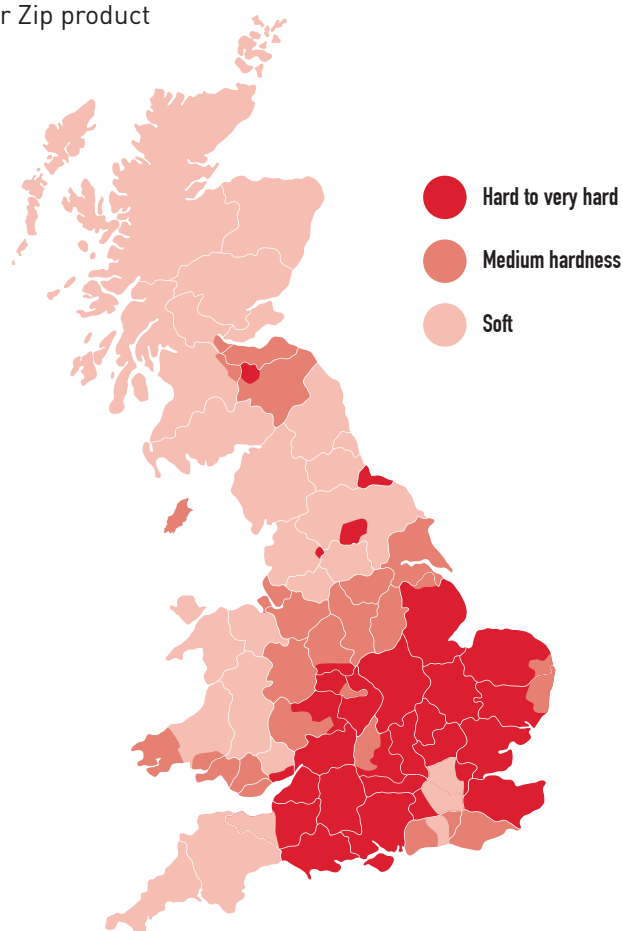

AFTERCARE

ZIP FILTRATION

If you live in an area where hard water is an issue, we recommend fitting one of the Zip professional range scale filtration systems. By using one of these systems, limescale build up will be prevented and your Zip product will have an increased lifespan.

THE FILTER OFFERS THE FOLLOWING BENEFITS;

- Triple-action filtration
- Ion exchange resin to reduce water hardness
- Carbon block to improve taste and odour
- High efficiency filtration to remove particulates
- Choice of four filters to suit various applications

ZIP FILTERED PRODUCTS

- Scale Filter Cartridge & Installation Kit FL1100G4
- Scale Filter Replacement Cartridge FL1100
- 0.2 Micron Filter Replacement Cartridge ZT402